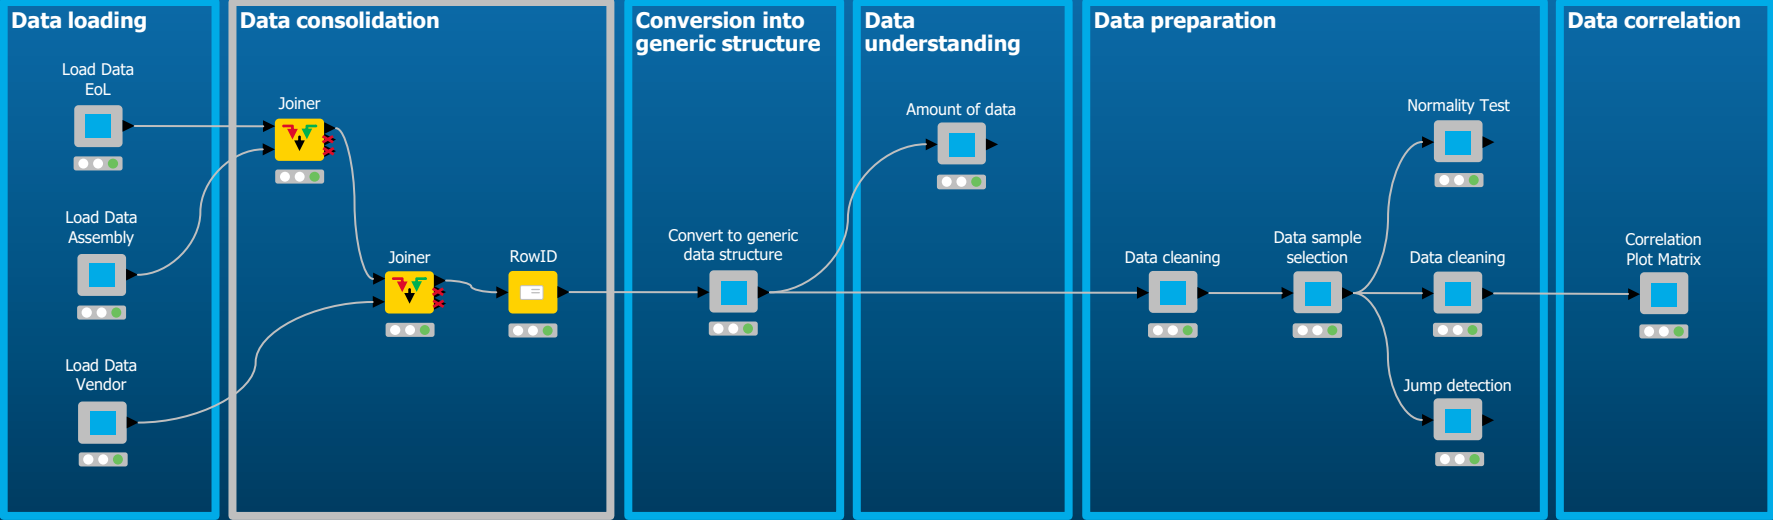

# Analysis using Guided Data Wrangling

ZF Test Systems Guided Data Wrangling (Product)

Customer Integration

# Automated detection of unintentional production change

ZF Test Systems Guided Data Wrangling (Product)

Customer Integration