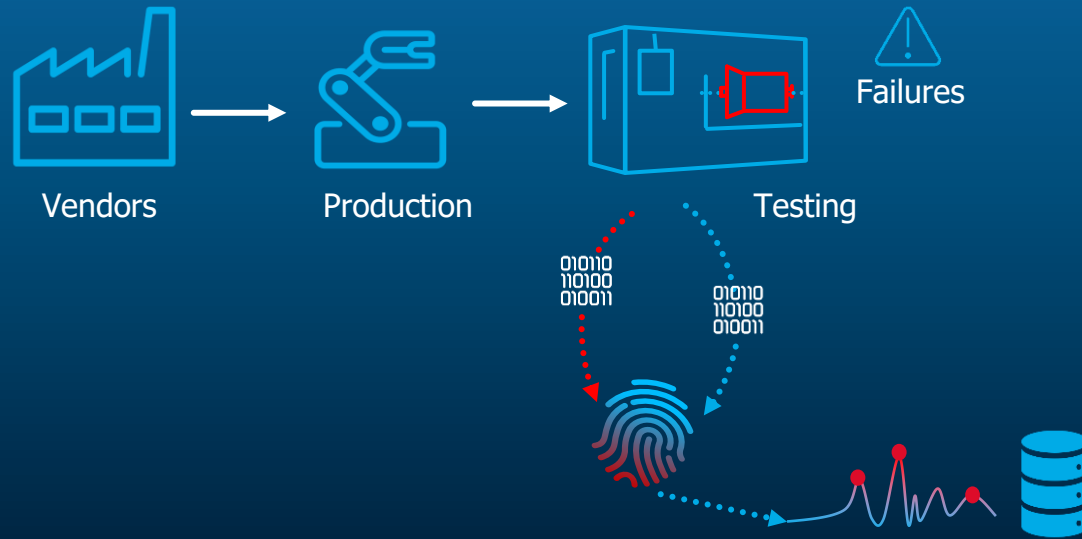

# Guided Data Wrangling

Nithin Thomas, Dr. Maria Kaiser | ZF Group, Thaltegos

higher impact.

deeper insight.

# Today's production analysis scenario

Stephan, the test engineer, needs to analyze complex product failures to deliver the best quality for our customers.

He starts to check