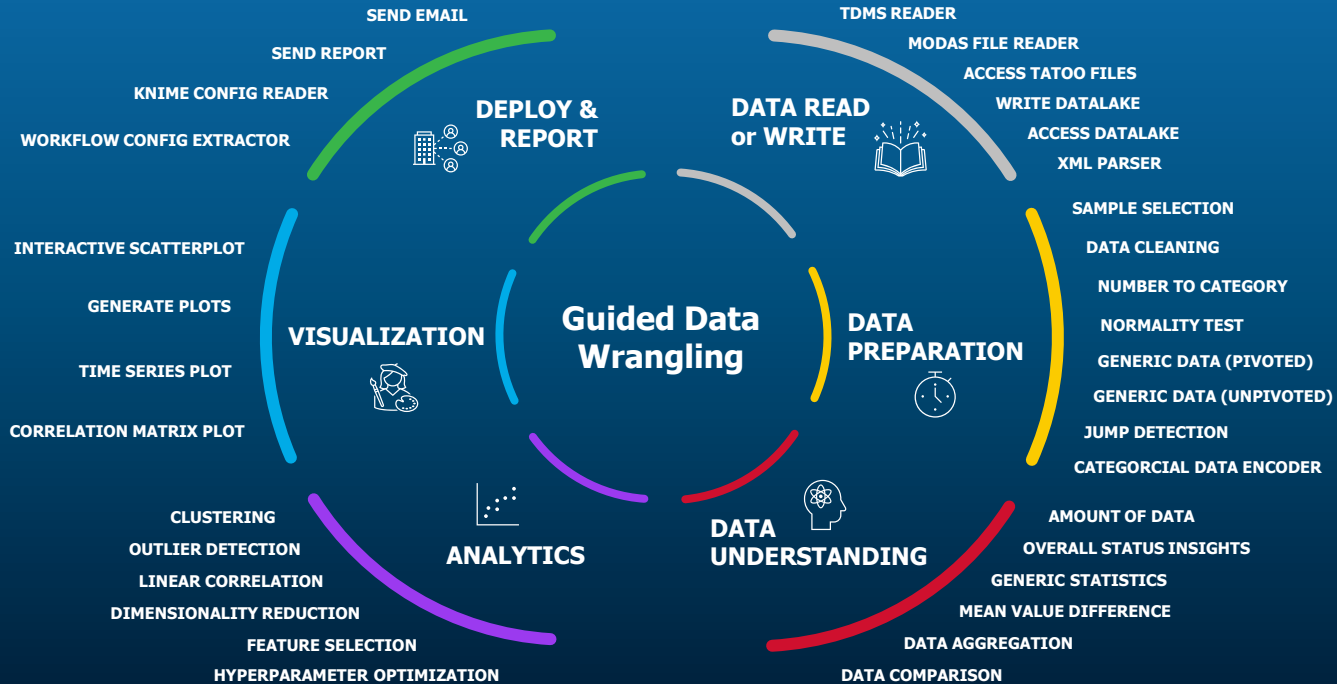

Guided Data Wrangling component library